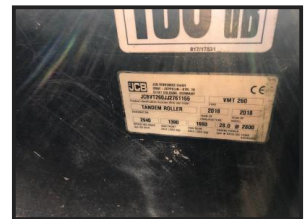

JCB VMT260

£11,000.00

Please call Chris for more information - 07967 641866

Product Details

Category/Type	Used Plant Machinery
Make	JCB
Model	VMT260
Year	2018
Hours	772

Leopold Street Lamberhead Industrial Estate Pemberton Wigan WN5 8DH